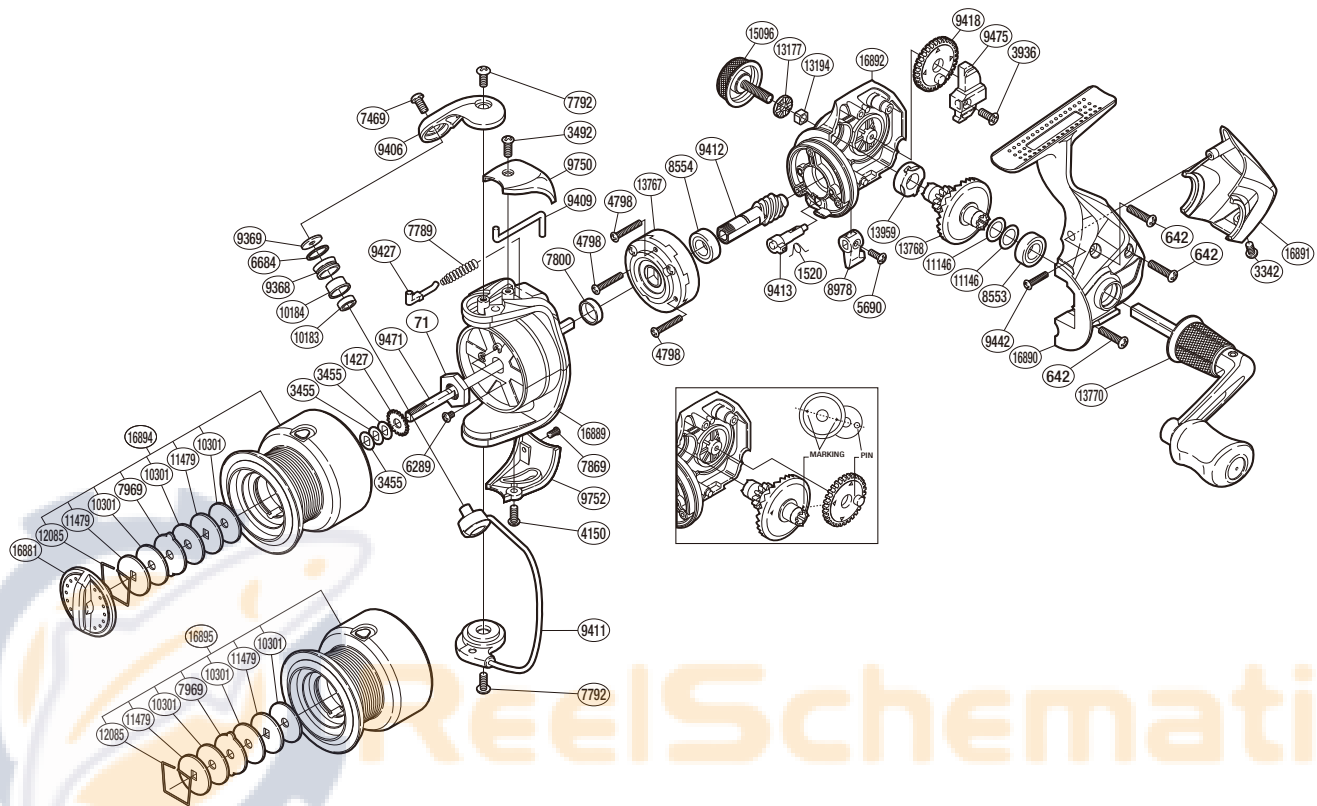

# SHIMANO

## NEXAVE

### NEX3000SFD

(51SG713104G)  
Please note that the number of adjusting washers may not be the same as shown in the exploded views. (Adjustment will vary with each individual product.)

Part No.	Description	Part No.	Description	Part No.	Description
RD 0071	Rotor Nut	RD 8553	Ball Bearing	RD10301	Drag Washer
RD 0642	Screw	RD 8554	Ball Bearing	RD11146	Washer
RD 1427	Spool Support	RD 8978	Anti-Reverse Lever	RD11479	Key Washer
RD 1520	Anti-Reverse Cam Spring	RD 9368	Line Roller	RD12085	Drag Washers Retainer
RD 3342	Screw	RD 9369	Line Roller Washer	RD13177	Handle Screw Cap Spacer
RD 3455	Spool Washer	RD 9406	Bail Arm	RD13194	Handle Screw Lock
RD 3492	Screw	RD 9409	Bail Trip Lever	RD13767	Roller Clutch Assembly
RD 3936	Screw	RD 9411	Bail Assembly	RD13768	Drive Gear
RD 4150	Screw	RD 9412	Pinion Gear	RD13770	Handle Assembly
RD 4798	Screw	RD 9413	Anti-Reverse Cam	RD13959	Drive Gear Bushing
RD 5690	Screw	RD 9418	Oscillating Gear	RD15096	Handle Screw Cap
RD 6289	Screw	RD 9427	Bail Spring Guide	RD16881	Drag Knob
RD 6684	Line Roller Spacer	RD 9442	Screw	RD16889	Rotor
RD 7469	Screw	RD 9471	Main Shaft	RD16890	Side Cover
RD 7789	Bail Spring	RD 9475	Oscillating Slider	RD16891	Rear Protector
RD 7792	Screw	RD 9750	Bail Spring Cover	RD16892	Body
RD 7800	Rotor Ring	RD 9752	Bail Hold Support Guard	RD16894	Spool Assembly
RD 7869	Screw	RD10183	Ball Bearing		
RD 7969	Eared Washer	RD10184	Line Roller Bushing	RD16895	Spare Spool Assembly